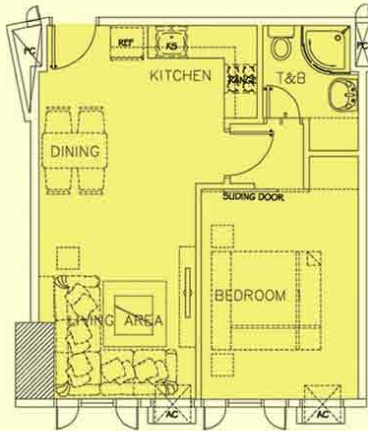

Amorsolo Tower

**1 BR Special Combined
42 sqm**

Standard Unit Finishes

Doors

Main Door	Polymer sheet on wooden frame with door chime
Toilet & Bath	Polymer sheet on wooden frame with Aluminum Louver
Interior Door	Polymer sheet on wooden frame

Hardware

Main Door	Lever-type lockset
Toilet & Bath	Lever-type privacy lockset
Interior Door	Lever-type lockset

Bathroom

- Shower Enclosure
- Water Heater
- Exhaust Fan
- Towel Holder
- Pedestal-type lavatory
- One piece Water Closet

Kitchen

Electric Cooktop	2-Burner for Studio 4-Burner for applicable combined unit plans
------------------	--

Range hood

- Granite Countertop
- Modular base cabinet with Overhead cabinets
- Kitchen Sink
- Kitchen Faucet
- Grease Trap

Windows

Exterior Windows	Powder coated aluminum casement with fixed panel
------------------	--

Ceiling

Painted Plain Cement Finish

Floor

Homogenous tiles 600mmx600mm
Laminate wood flooring in Bedroom for 2BR Corner Unit. 1BR Balcony Unit and Special / Deluxe 1-Br Combined Unit